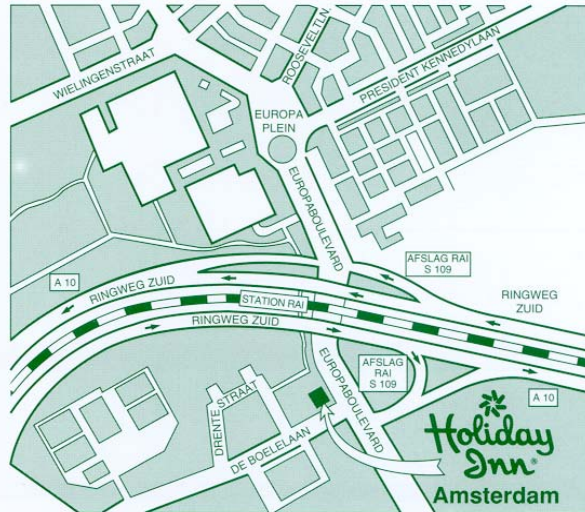

## LOCATION HOLIDAY INN AMSTERDAM

Located near the A10 Amsterdam ringroad, the hotel is easily accessible from any direction.

Schiphol, the international airport, is only 12 km. from the hotel. The World Trade Centre and the RAI Exhibition and Congress Centre are just 500 metres away from the hotel.

The RAI train station is within 3 min. walking distance and offers travellers a direct 10-minute rail link with Schiphol, Holland's international airport; by tram you will be in the city centre of Amsterdam within 15 minutes.

### The hotel is can be reached by car from: